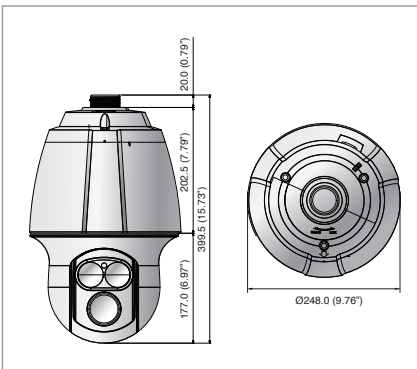

Dimensions

Unit : mm (inch)

The Eco mark represents Samsung Techwin's will to create environment-friendly products, and indicates that the product satisfies the EU RoHS Directive.

Design and specifications are subject to change without notice.

■ DISTRIBUTED BY

SAMSUNG TECHWIN CO., LTD.

701, Sampyeong-dong, Bundang-gu, Seongnam-si, Gyeonggi-do Korea 463-400
Tel : +82-70-7147-8741~8749, 8752~8760 Fax : +82-31-8018-3745
www.samsungsecurity.com www.samsungcctv.com

SAMSUNG TECHWIN AMERICA INC.

SAMSUNG TECHWIN EUROPE LTD.